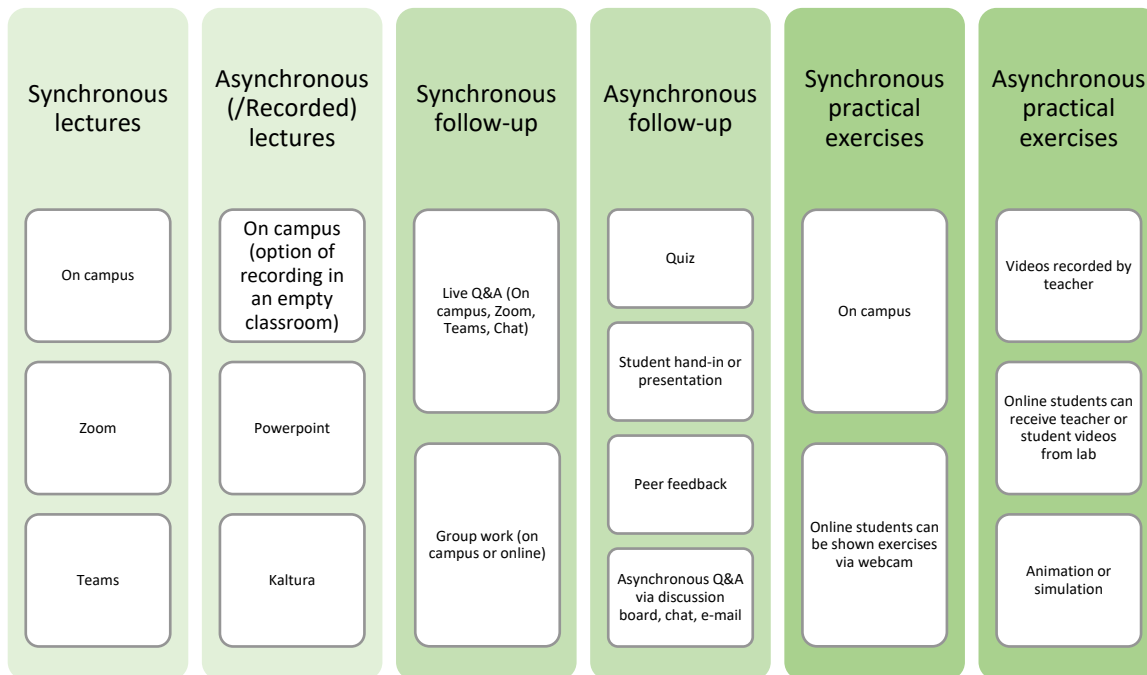

Inspiration: Setups for online and blended summer schools

Further inspiration on tek-teach.sdu.dk

Faculty equipment for online/blended summer schools

			
Logitech Connect conference camera + microphone (+ option of mounting the conf.cam. on tripod)	Logitech Group remote controlled camera + microphones	Flexible tripod for smartphone	Camera tripod (up to 1.5m)